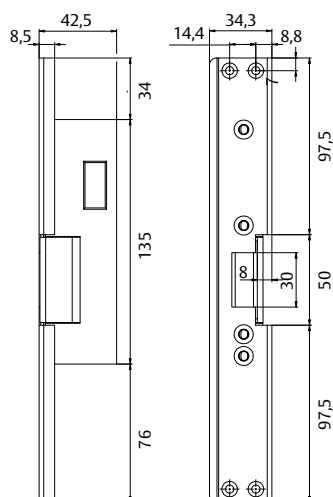

ASSA monteringsstopplar

För Schüco Royal profilsystem

Elektromekanisk låsning

Monteringsstolpe 545

Monteringsstolpe 745

Monteringsstolpe 845

Slutbleck 545

ASSA ABLOY, the global leader in door opening solutions, dedicated to satisfying end-user needs for security, safety and convenience.