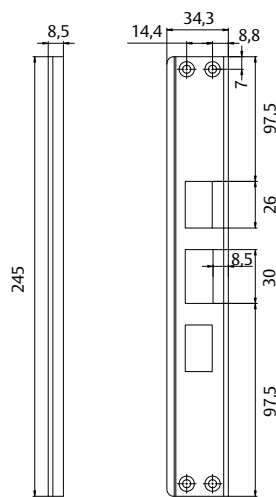

ASSA monteringsstopplar

För Schüco Royal profilsystem

Elektromekanisk låsning

Monteringsstolpe 545

Monteringsstolpe 745

Monteringsstolpe 845

Slutbleck 545

ASSA ABLOY, the global leader in door opening solutions, dedicated to satisfying end-user needs for security, safety and convenience.